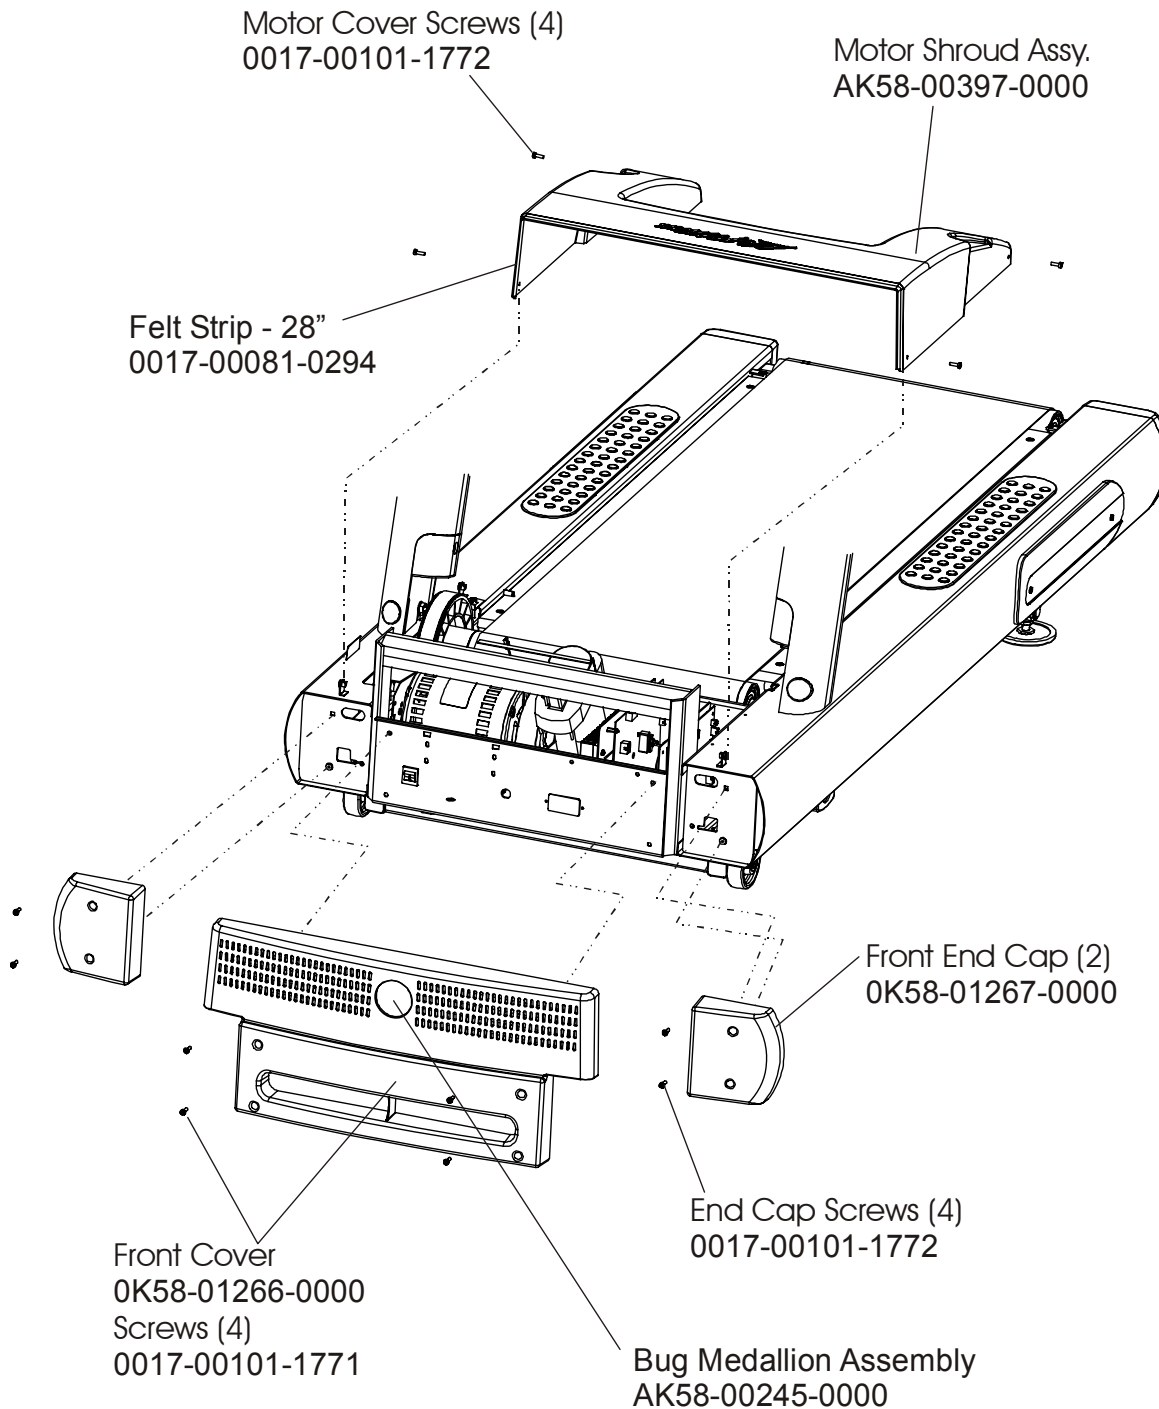

ARCTIC SILVER 97TEZ

Motor Cover, Front Cover, and Front End Caps

97TEZ-0xxx-01

S/N TWZ10000 and up